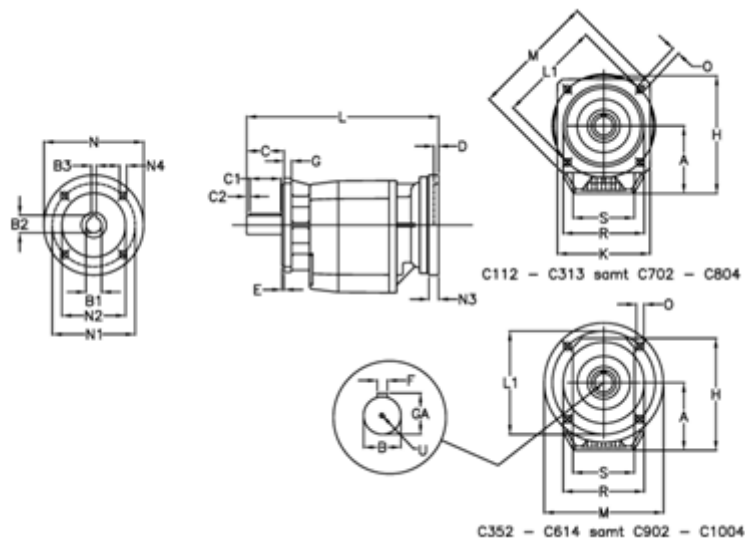

Article number: 40600711242435

Description: Helical gearbox
C703F-112,4-P90B5

Measures

A = 208.0	D = 4.0	L1 = 300	R = 262
B = 60	E = 5	M = 350	S = 250
B1 = 24	F = 18	N = 200	U = M20x42
B2 = 27.3	G = 17	N1 = 165	
B3 = 8	GA = 64.0	N2 = 130	
C = 120	H = 358.0	N3 = 0	
C1 = 90	K = 300	N4 = M10x12	
C2 = 15	L = 473.0	O = 18.0	